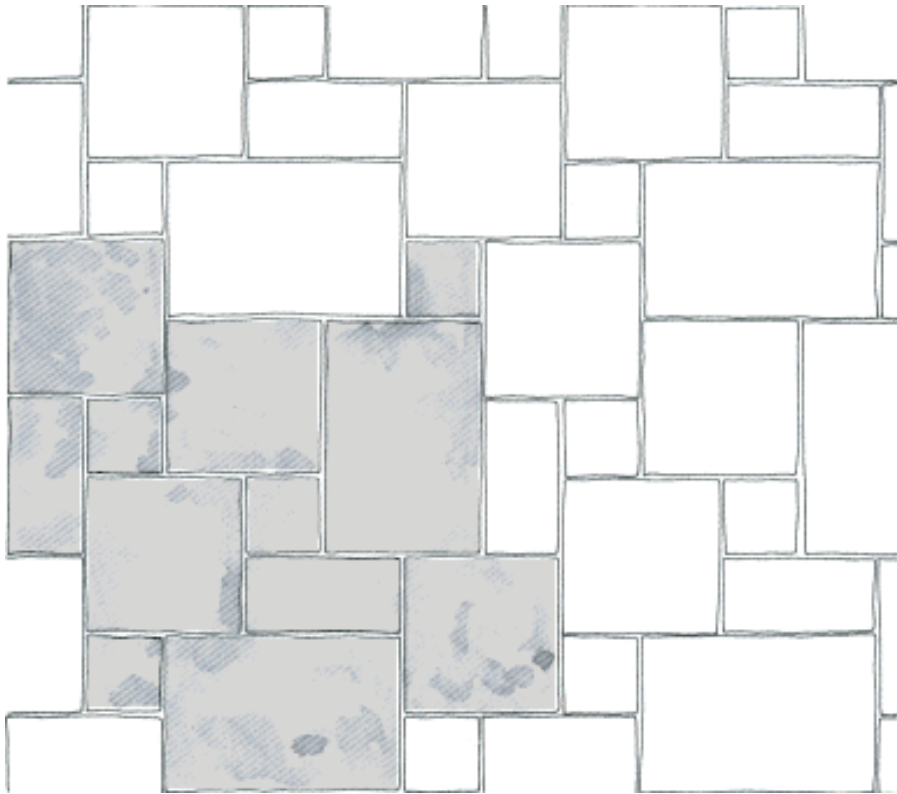

Pattern Guide

Scheme 79

For 100 Square Feet.

Sizes:	Percent:
8"x8"	11%
8"x16"	11%
16"x16"	45%
16"x24"	33%