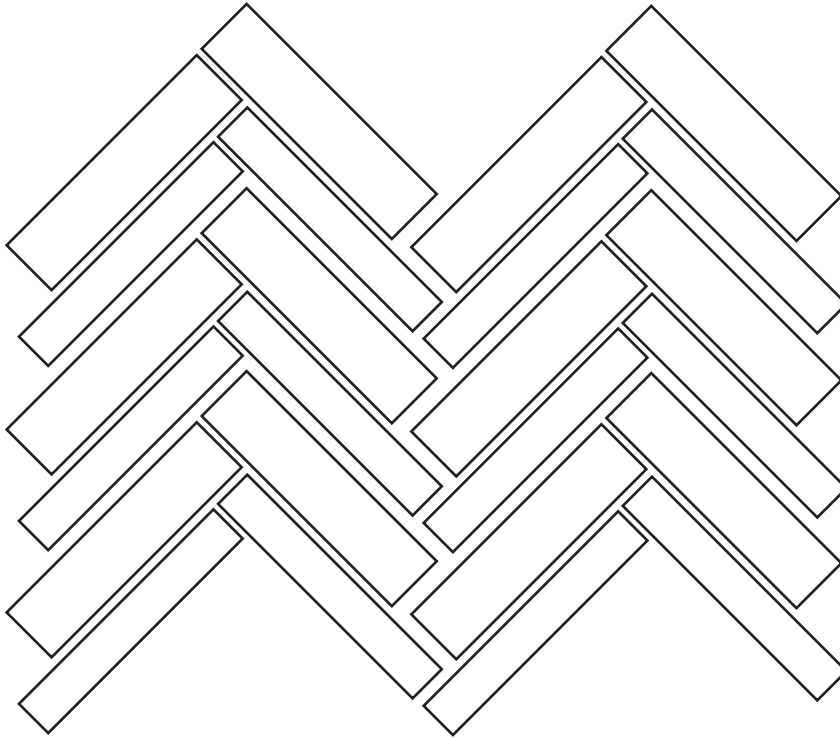

12 x 24

6 x 36

9 x 36

18 x 36

12 x 48

24 x 48

Percent:

100

HAPPY FLOORS

PATTERN GUIDE

Pattern Guide

Large Format Tile

Dark lines indicate repeat.

For 100 Square Feet.

Sizes:

4 x 24