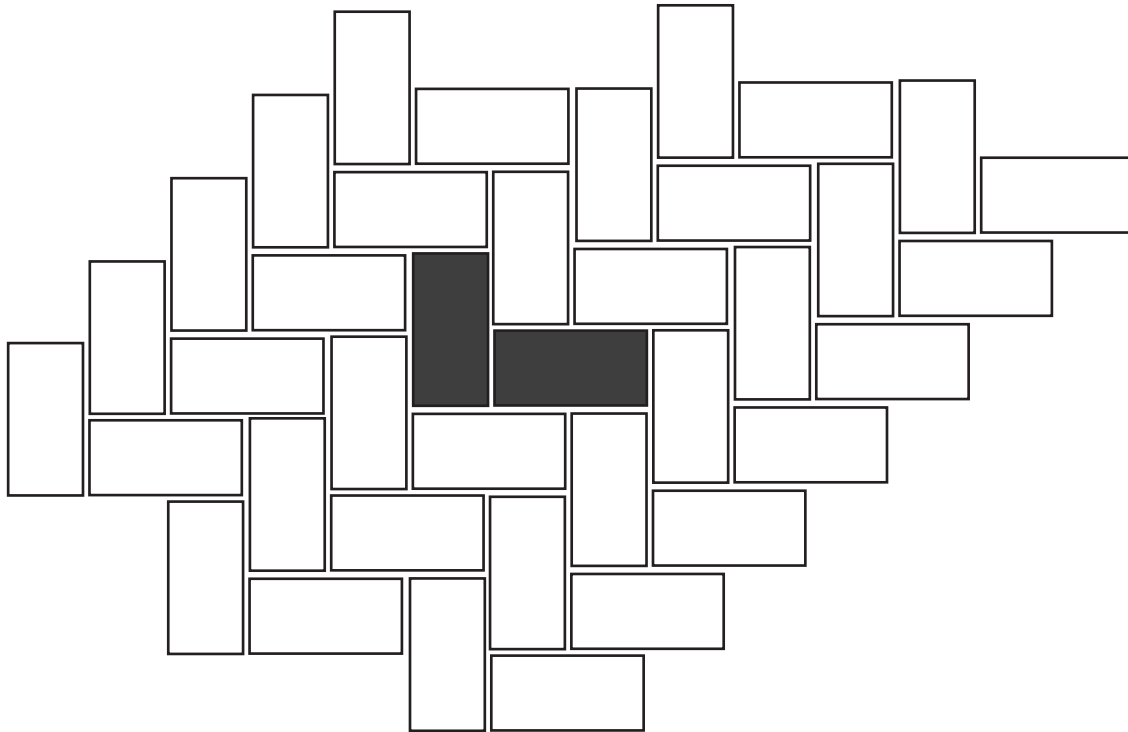

Pattern Guide

Large Format Tile

Dark lines indicate repeat.

For 100 Square Feet.

| Sizes: | Percent: | |
|---------|----------|-----|
| 4 x 24 | 6 x 36 | 100 |
| 6 x 24 | 9 x 36 | |
| 12 x 24 | 18 x 36 | |
| | 12 x 48 | |
| | 24 x 48 | |

Pattern Guide

Large Format Tile

Dark lines indicate repeat.

For 100 Square Feet.

Sizes:

4 x 24

6 x 36

6 x 24

9 x 36

12 x 24

18 x 36

12 x 48

24 x 48

Percent:

100

HAPPY FLOORS

HAPPY FLOORS

PATTERN GUIDE

Pattern Guide

Large Format Tile

Dark lines indicate repeat.

For 100 Square Feet.

Sizes:

4 x 24