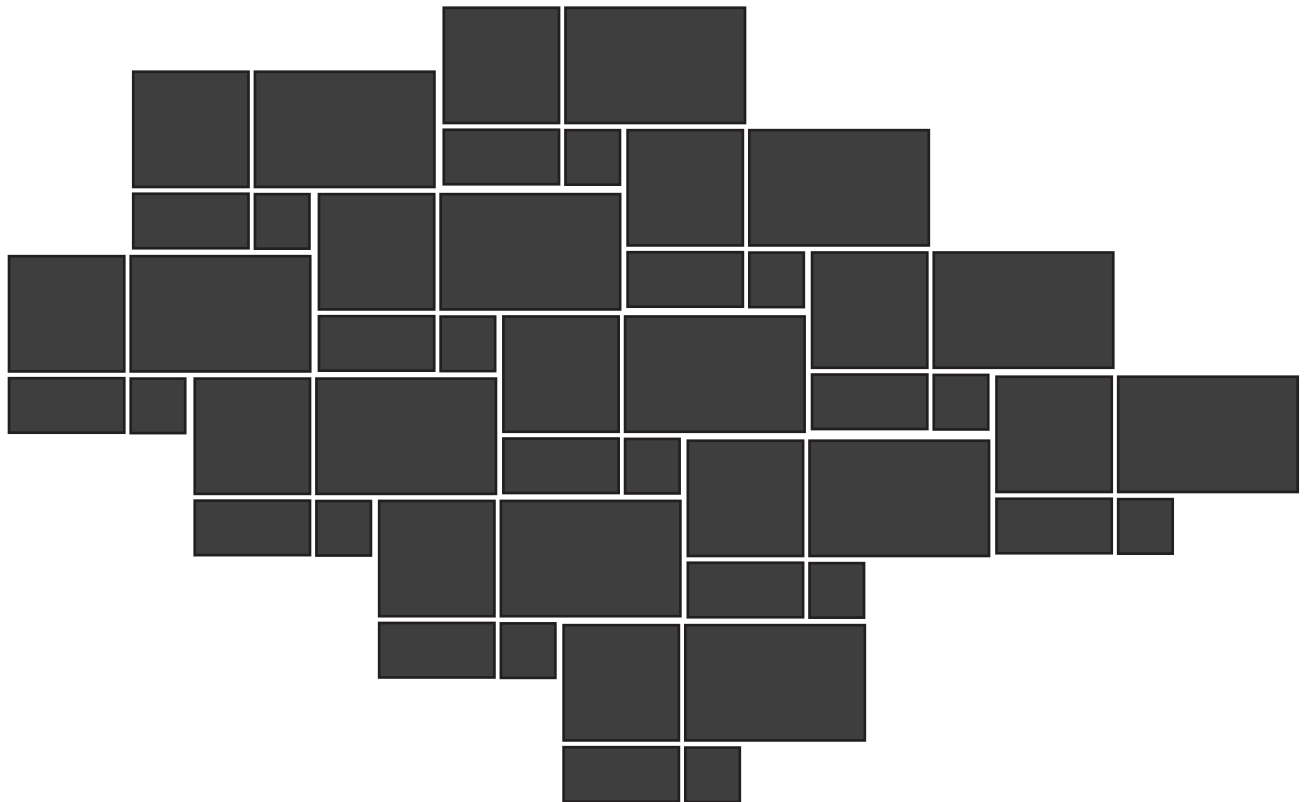

Pattern Guide

Four Tiles

Dark lines indicate repeat.

For 100 Square Feet.

Sizes:

4 x 24

6 x 36

6 x 24

9 x 36

12 x 24

18 x 36

12 x 48

24 x 48

Percent:

100

Pattern Guide

Four Tiles

Dark lines indicate repeat.

For 100 Square Feet.

Sizes:

4 x 24

6 x 36

6 x 24

9 x 36

12 x 24

18 x 36

12 x 48

24 x 48

Percent:

100