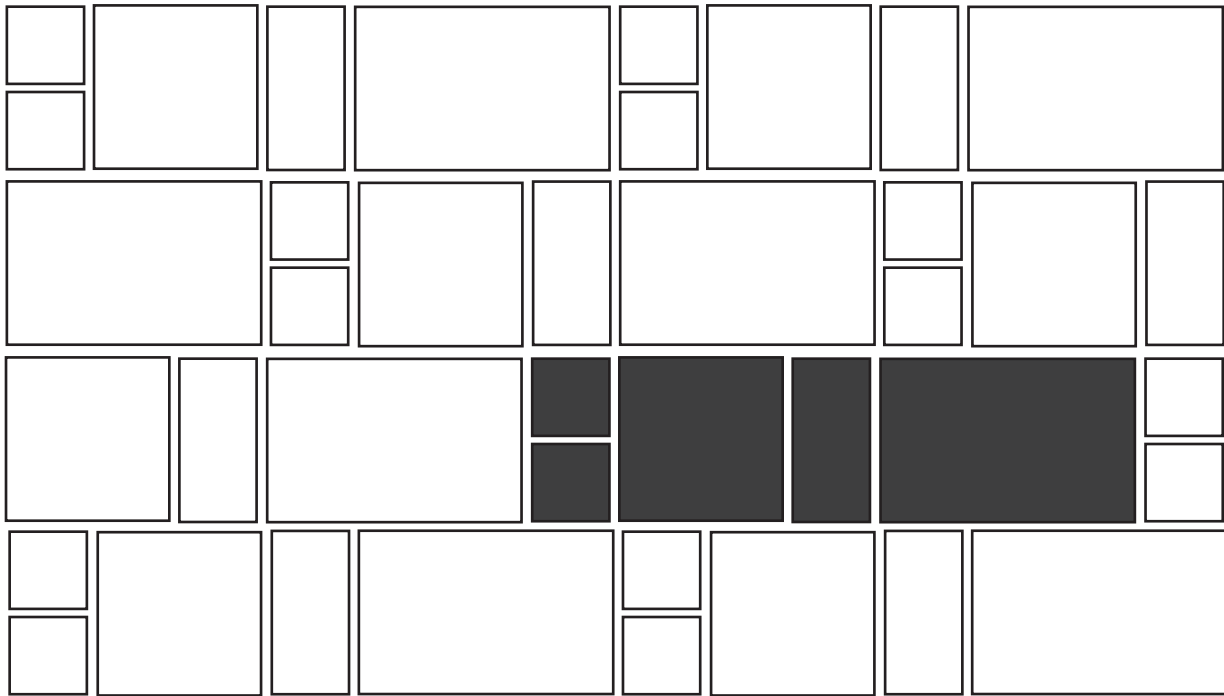

Pattern Guide

Four Tiles

Dark lines indicate repeat.

For 100 Square Feet.

Sizes:

4 x 24

6 x 36

6 x 24

9 x 36

12 x 24

18 x 36

12 x 48

24 x 48

Percent:

100

Pattern Guide

Four Tiles

Dark lines indicate repeat.

For 100 Square Feet.

Sizes:

4 x 24

6 x 36

6 x 24

9 x 36

12 x 24

18 x 36

12 x 48

24 x 48

Percent:

100