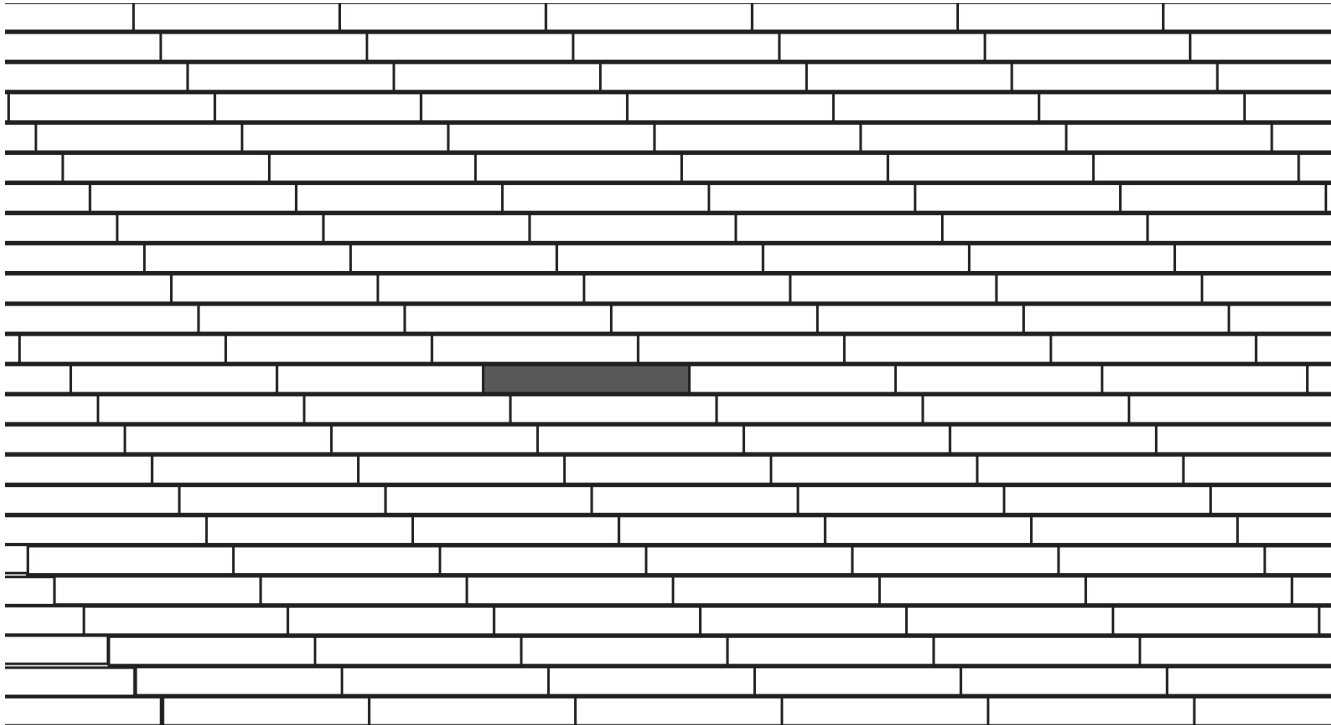

Pattern Guide

One Tile

Dark lines indicate repeat.

For 100 Square Feet.

Sizes:	Percent:
4 x 24 6 x 36	100
6 x 24 9 x 36	
12 x 24 18 x 36	
12 x 48	
24 x 48	

Pattern Guide

One Tile

Dark lines indicate repeat.

For 100 Square Feet.

Sizes:

4 x 24

6 x 36

6 x 24

9 x 36

12 x 24

18 x 36

12 x 48

24 x 48

Percent:

100

Pattern Guide

One Tile

Dark lines indicate repeat.

For 100 Square Feet.

24 x 48

Percent:

100

Pattern Guide

One Tile

Dark lines indicate repeat.

For 100 Square Feet.

Sizes: