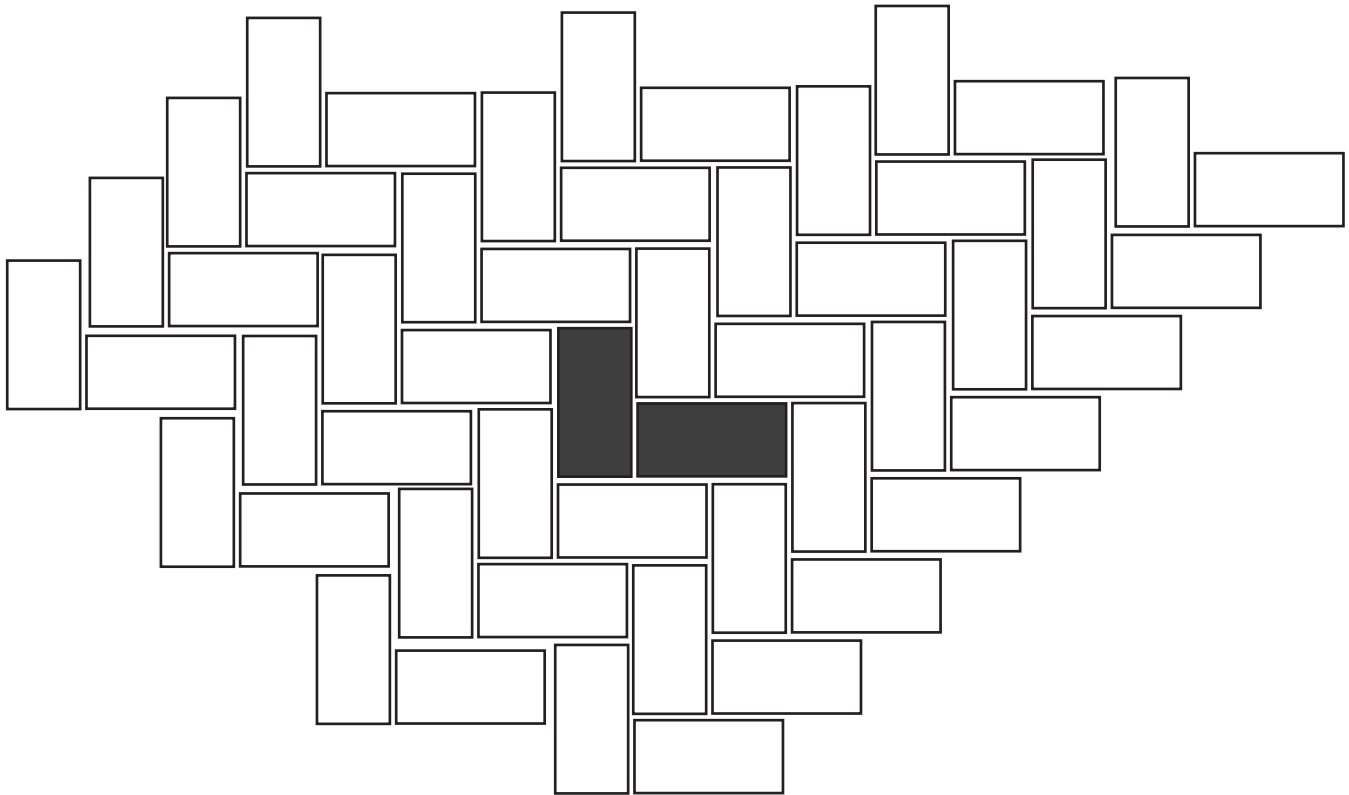

Pattern Guide

One Tile

Dark lines indicate repeat.

For 100 Square Feet.

Sizes:	Percent:
4 x 24 6 x 36	100
6 x 24 9 x 36	
12 x 24 18 x 36	
12 x 48	
24 x 48	

Pattern Guide

One Tile

Dark lines indicate repeat.

For 100 Square Feet.

Sizes:

4 x 24

6 x 36

6 x 24

9 x 36

12 x 24

18 x 36

12 x 48

24 x 48

Percent:

100

Pattern Guide

One Tile

Dark lines indicate repeat.

For 100 Square Feet.

24 x 48

Percent:

100

Pattern Guide

One Tile

Dark lines indicate repeat.

For 100 Square Feet.

Sizes: