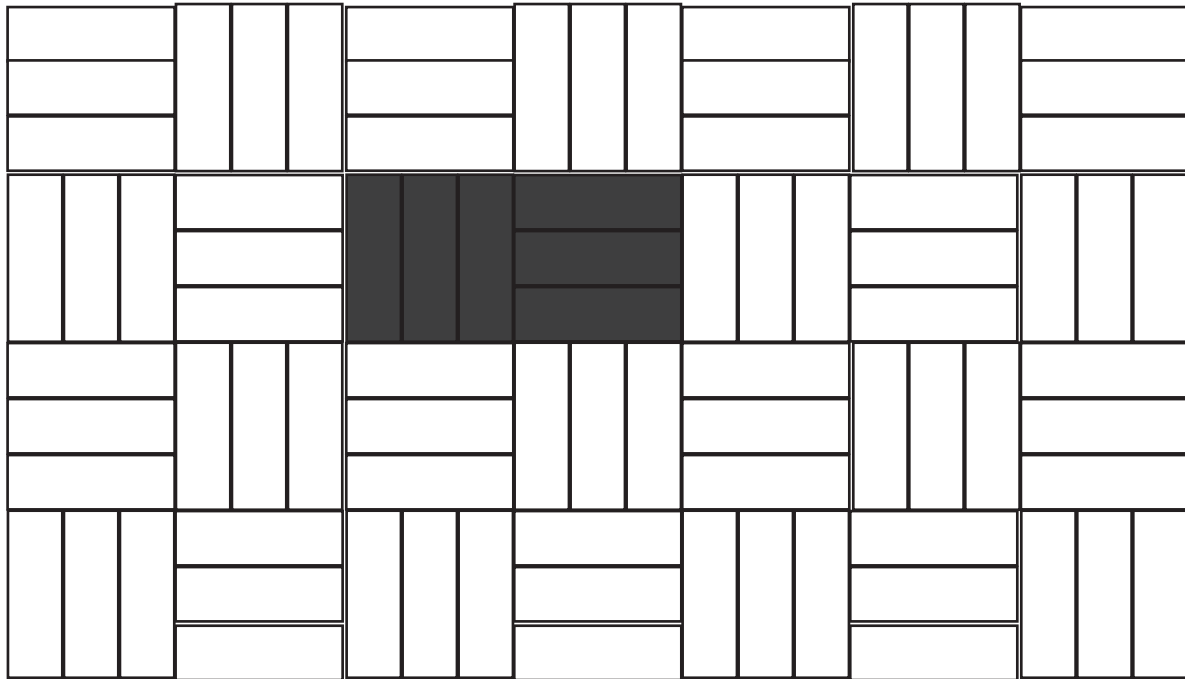

Pattern Guide

One Tile

Dark lines indicate repeat.

For 100 Square Feet.

Sizes:	Percent:
4 x 24 6 x 36	100
6 x 24 9 x 36	
12 x 24 18 x 36	
12 x 48	
24 x 48	

Pattern Guide

One Tile

Dark lines indicate repeat.

For 100 Square Feet.

Sizes:

4 x 24

6 x 36

6 x 24

9 x 36

12 x 24

18 x 36

12 x 48

24 x 48

Percent:

100

Pattern Guide

One Tile

Dark lines indicate repeat.

For 100 Square Feet.

Sizes:

4 x 24

6 x 24

12 x 24

6 x 36

9 x 36

18 x 36

12 x 48