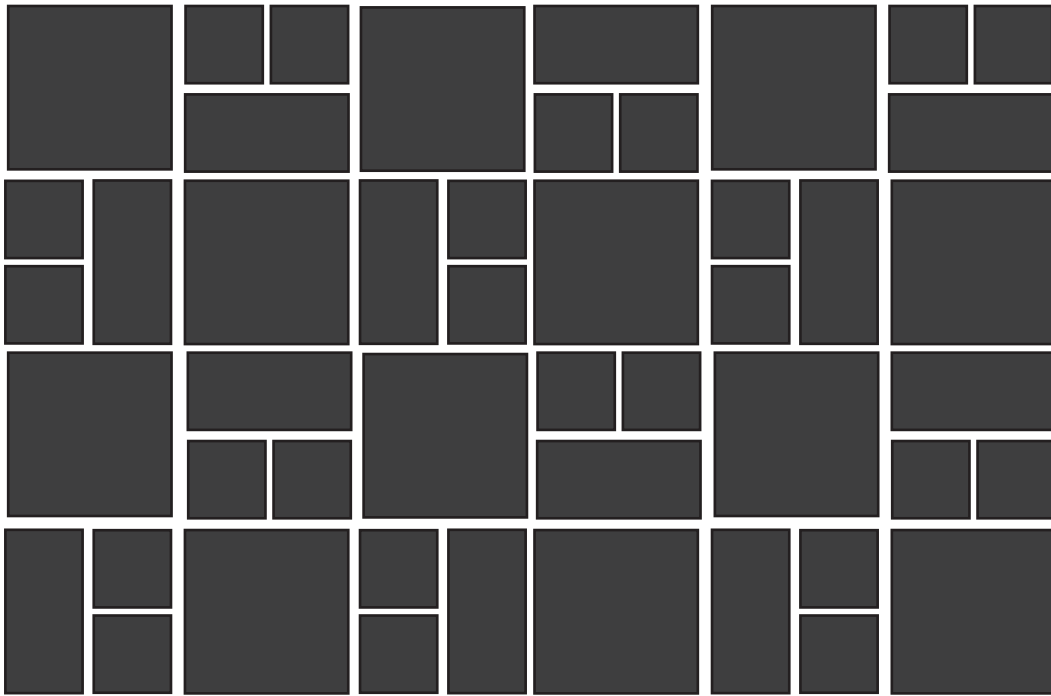

## Three Tiles

Dark lines indicate repeat.

---

For 100 Square Feet.

Sizes:	Percent:
4 x 24	100
6 x 24	
6 x 36	
9 x 36	
12 x 24	
12 x 36	
12 x 48	
24 x 48	

## Three Tiles

Dark lines indicate repeat.

---

For 100 Square Feet.

Sizes:

4 x 24

6 x 24

12 x 24