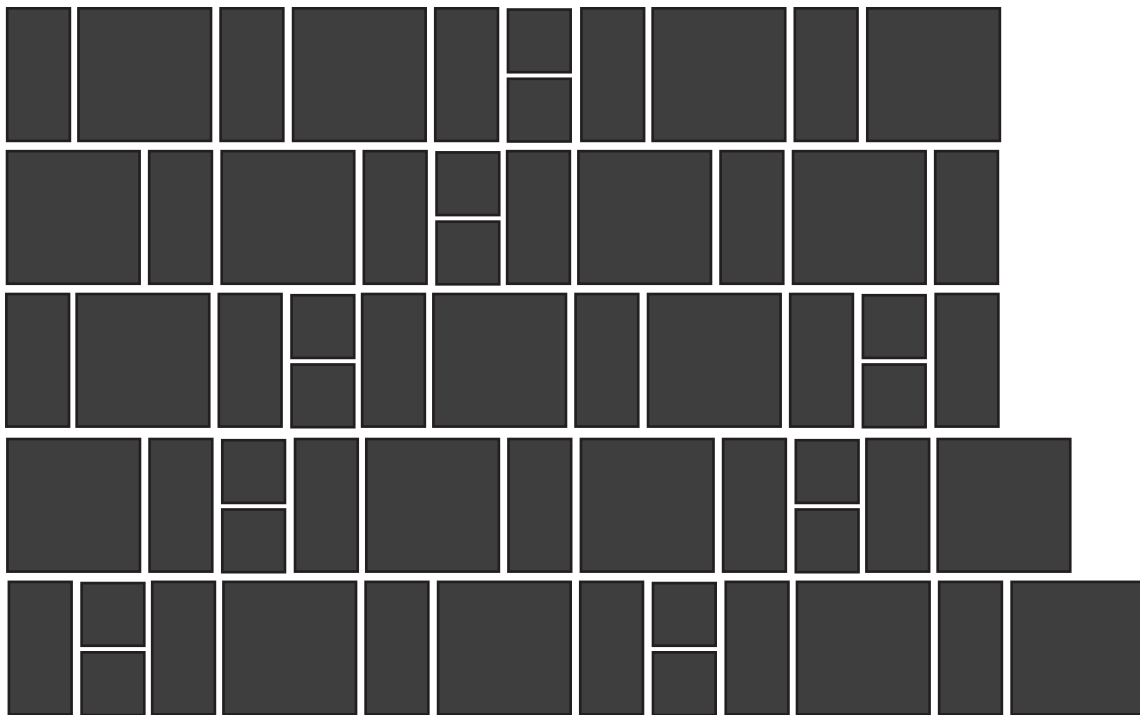

6 x 36

9 x 36

18 x 36

12 x 48

24 x 48

Percent:

100

## Three Tiles

Dark lines indicate repeat.

---

For 100 Square Feet.

Sizes:

4 x 24

6 x 24

12 x 24