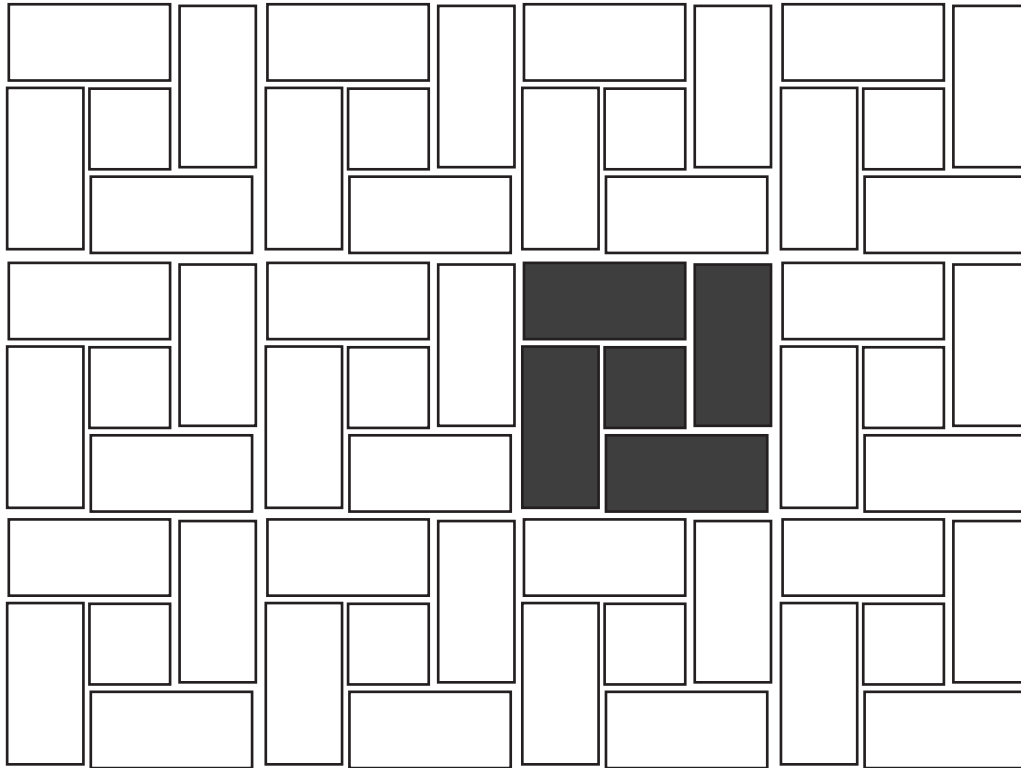

Pattern Guide

Two Tiles

Dark lines indicate repeat.

For 100 Square Feet.

Sizes:

4 x 24

6 x 36

6 x 24

9 x 36

12 x 24

18 x 36

12 x 48

24 x 48

Percent:

100

Pattern Guide

Two Tiles

Dark lines indicate repeat.

For 100 Square Feet.

Sizes:

4 x 24

6 x 36

6 x 24

9 x 36