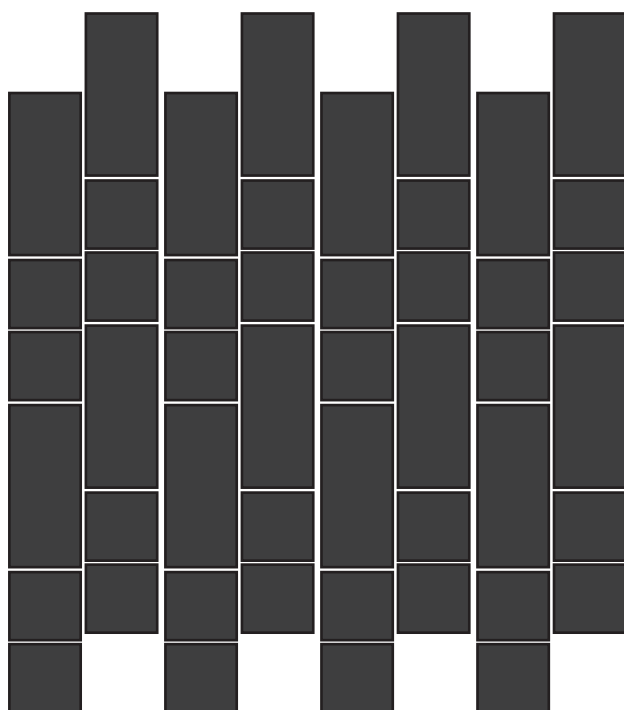

Percent:

100

Pattern Guide

Two Tiles

Dark lines indicate repeat.

For 100 Square Feet.

Sizes:

4 x 24

6 x 24

12 x 24

6 x 36

9 x 36

18 x 36

12 x 48

24 x 48

Percent: