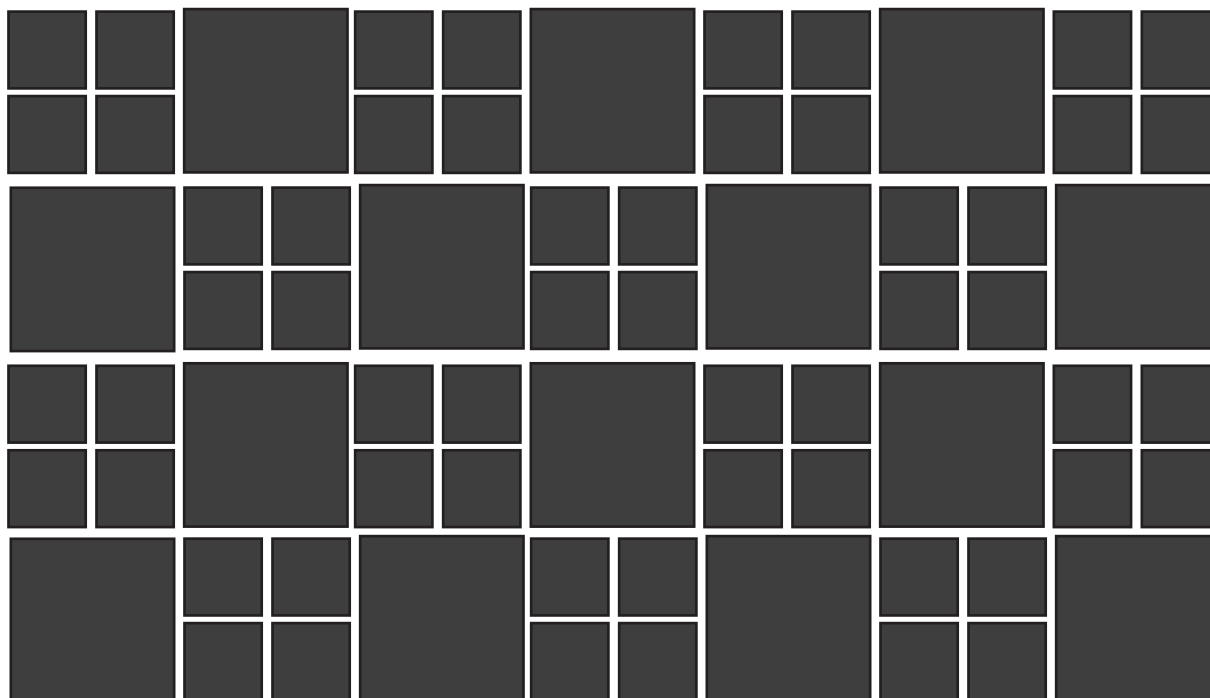

Pattern Guide

Two Tiles

Dark lines indicate repeat.

For 100 Square Feet.

Sizes:

4 x 24

6 x 36

6 x 24

9 x 36

12 x 24

18 x 36

12 x 48

24 x 48

Percent:

100