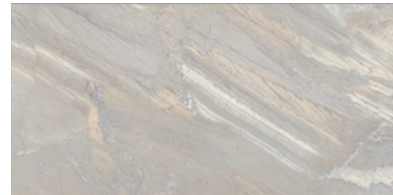

SANTA FE

Santa Fe takes its inspiration from the environmentally diverse New Mexican city after which it's named. The result is a colorful and varied line that is as plentiful in its splendor as the landscape that the American Southwest is famous for.

Full of movement, our Santa Fe collection comes in five colors, each of which take their name and inspiration from one of the defining characteristics of the Southwest. From the rich clay colored homes, to its dazzling streams, Santa Fe is available in the colors Adobe, Desert, Silver, River and Canyon in the 12" x 24" format. Its varieties of movement and color make it a complete collection for lovers of bold, nature-inspired design choices.

SILVER

12" x 24"

RIVER

12" x 24"

DESERT

12" x 24"

ADOBE

12" x 24"

CANYON

12" x 24"

COORDINATING TRIMS AVAILABLE IN ALL COLORS

QUARTER ROUND T-MOLDING REDUCER END CAP FLUSH STAIR NOSE OVERLAP STAIR NOSE

SILVER

RIVER

DESERT

CANYON

ADOBE